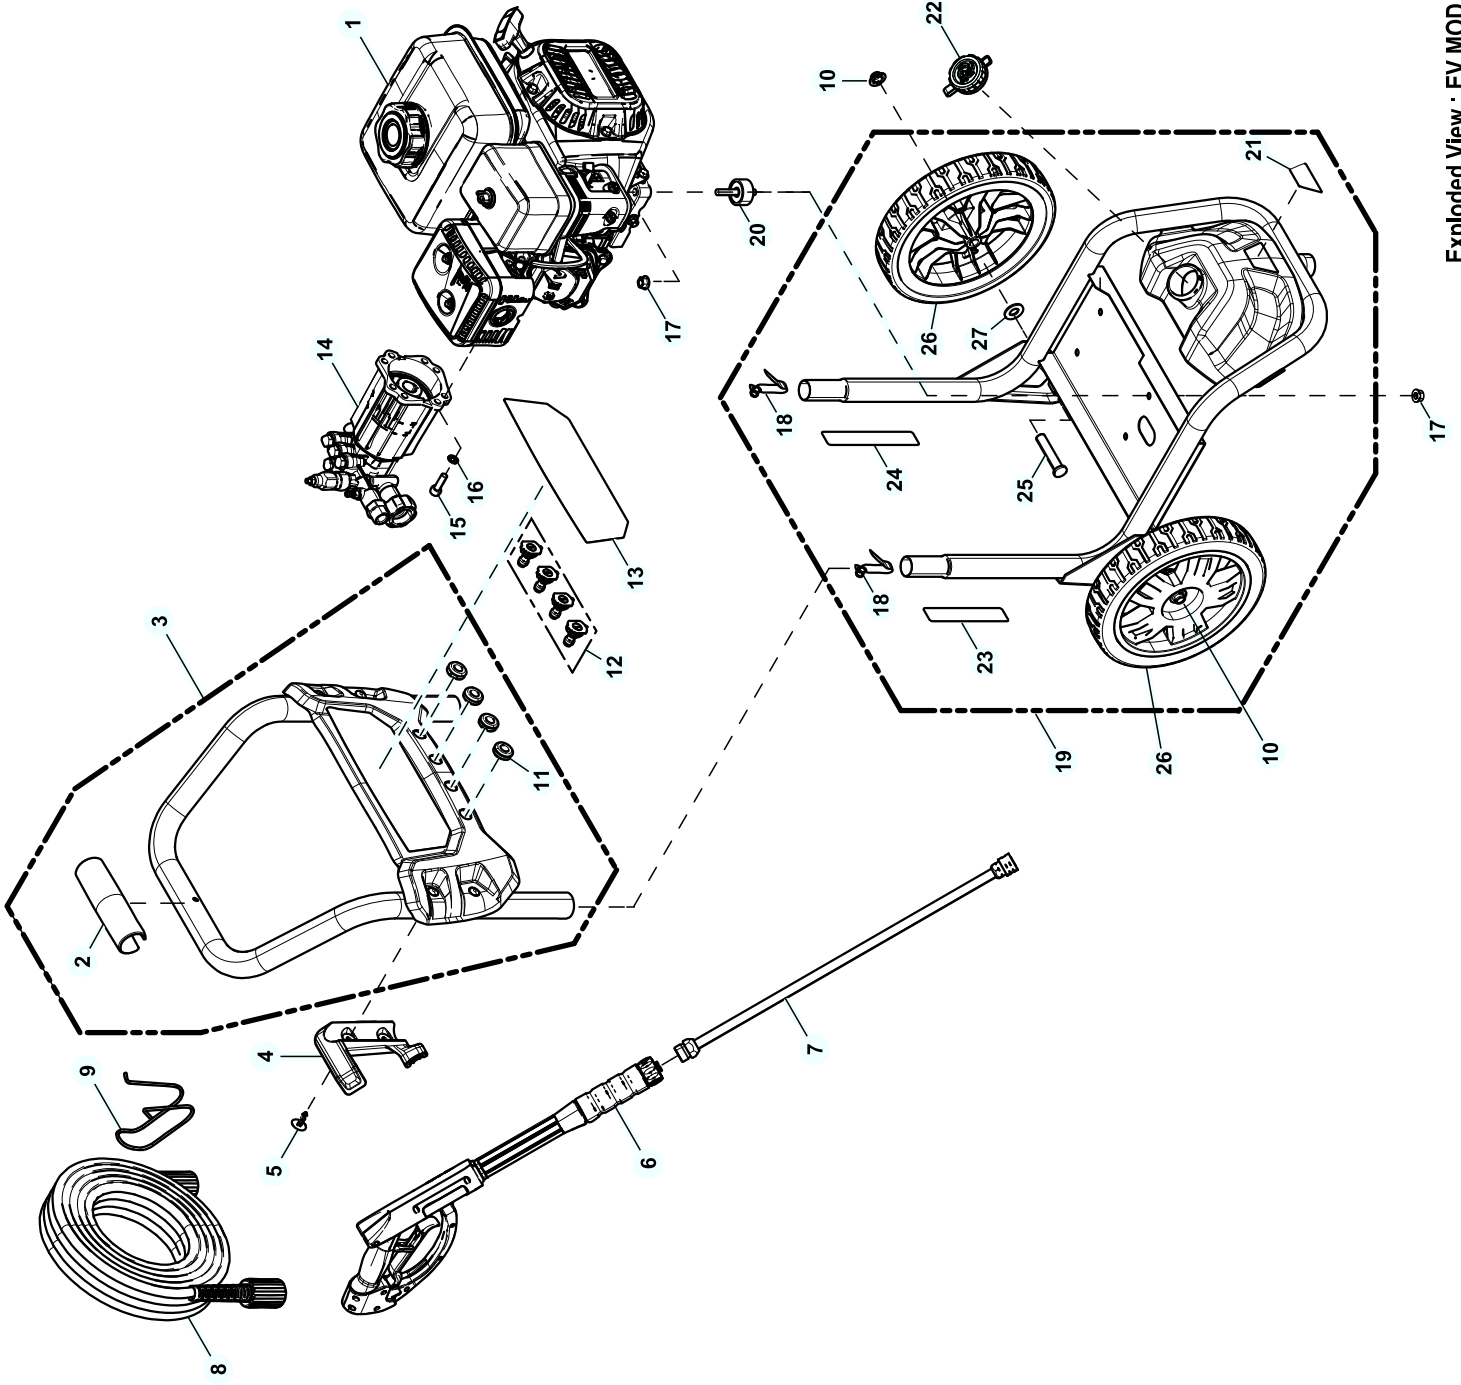

GROUP EV

EXPLODED VIEW: EV MOD PLTFRM 2800PSI**DRAWING #:0L6627****GROUP EV**

ITEM	PART#	QTY.	DESCRIPTION
1	0K8430	1	ENGINE
2	0L4739	1	HANDLE C-GRIP
3	10000012847	1	HANDLE KIT PW RESI NO DECAL
4	0L4738	1	HOLSTER GUN
5	0J1449	2	FASTENER RIBBED SHANK CHRSTM T
6	0H9642A	1	GUN ASSEMBLY
7	0H9640	1	LANCE ASSY-20" LONG
8	0K0921	1	HOSE 25'X1/4" W/M22 CONN
9	0J3052	1	HOOK-HOSE
10	0K9974	2	PUSH NUT
11	0J3079	4	GROMMET-NOZZLE
12	0H9617R	1	KIT-NOZZLE
13	0L4740A	1	DECAL NOZZLE BILLBOARD 2800
14	0K1663	1	PUMP AXIAL
15	0J3315	4	SCREW SHC M8-1.25X25 C8.8 ZP
16	G092479	4	WASHER LOCK M8 RIBBED
17	G067989	8	NUT HEX FL WHIZ M8-1.25
18	0G5442	2	SNAP BUTTON
19	10000027441	1	CRADLE KIT
20	G021217	4	VIB MOUNT
21	0L2091	1	DECAL NO NOT USE BLEACH
22	0K4078A	1	CAP CHEM TANK W/HOSE CUTOUT
23	0J3374	1	DECAL QUICK START
24	0K6007	1	DECAL QUICK START
25	10000021533	2	PIN AXLE
26	0J6276	2	WHEEL
27	G022304	2	WASHER